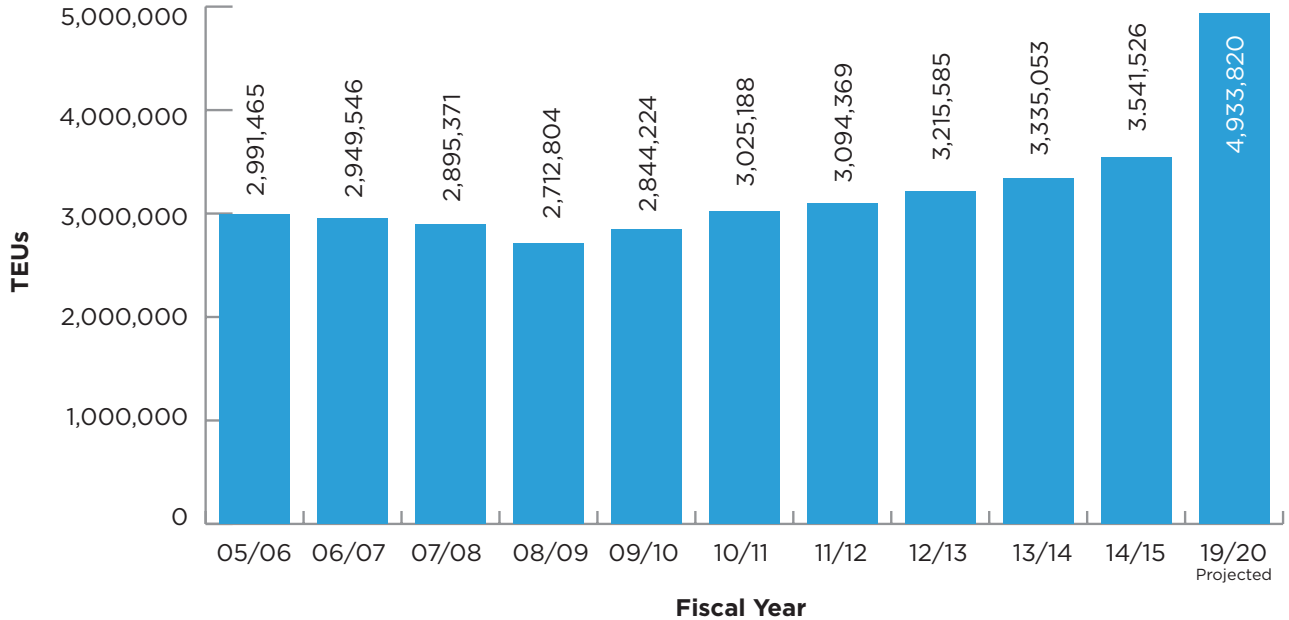

Exhibit 33: Container TEUs Handled by Florida Seaports
FY 2005/2006 to FY 2014/2015

Data Source: Individual seaports